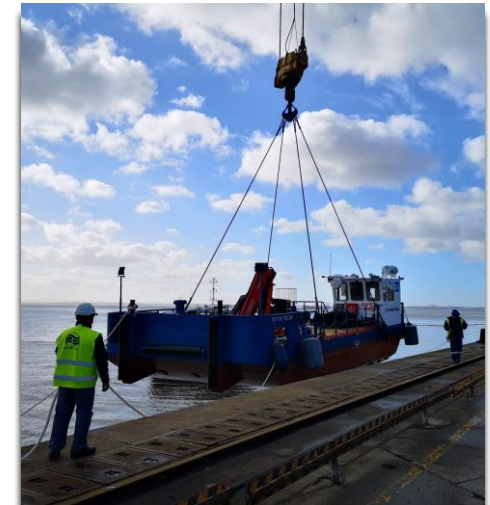

**For each need
a specialized service**

- Handling all types of cargo, no matter size or form
- Without preconceived ideas and changing paradigms.
- Full logistics set up