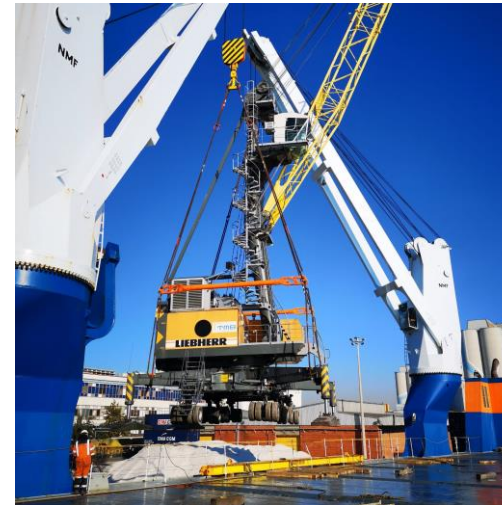

**For each need
a specialized service**

- Handling all types of cargo, no matter size or form
- Without preconceived ideas and changing paradigms.
- Full logistics set up