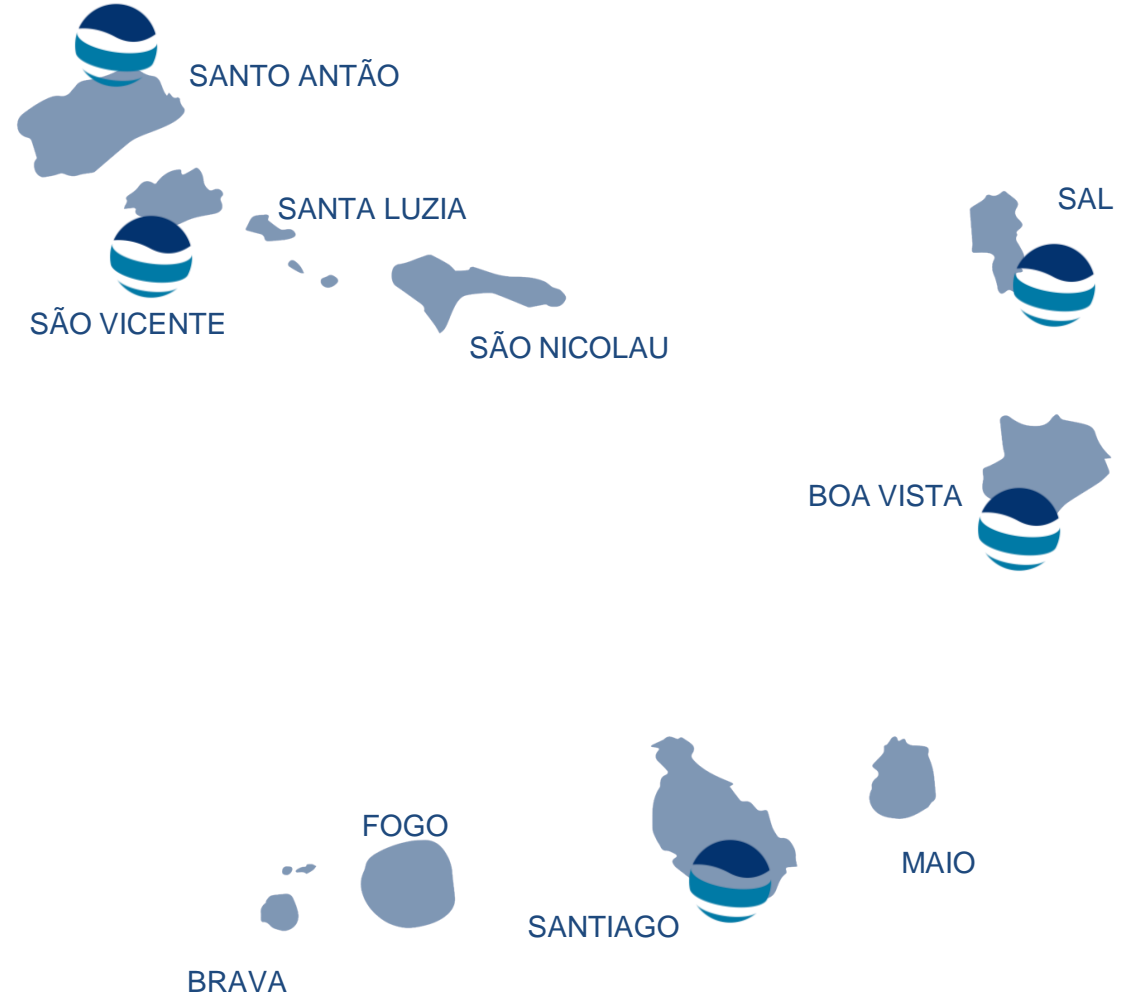

The full range of GRUPO ETE's activities and operations allows us to provide an integrated service with recognized reliability, generating global and value-added solutions in 5 countries and 3 continents.

Liner Services

Logistics, Projects
&
Offshore Services

Cruise
&
Yacht

GEOGRAPHICAL COVERAGE

PORTUGAL

In Azores and Madeira we are present as TRANSINSULAR AÇORES and TRANSINSULAR MADEIRA, our leading shipping agents.

GEOGRAPHICAL COVERAGE

CAPE VERDE

As NAVEX CABO VERDE, with 5 branch offices (Sal, Boa Vista, Santiago, São Vicente and Santo Antão) we ensure a regular service, connecting the 9 islands of the archipelago with international origins and destinations.